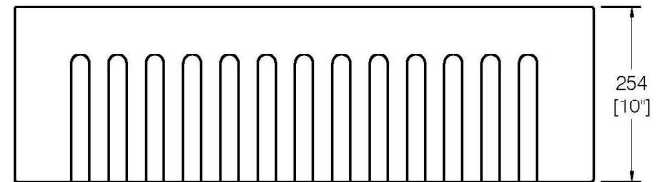

► FRONT APRON - Optional A