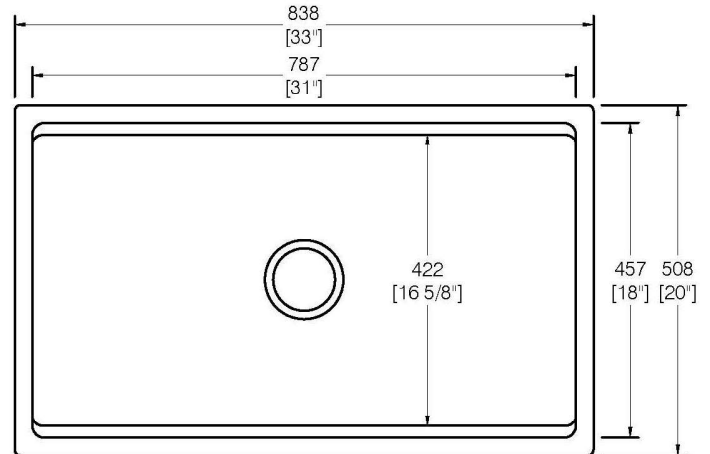

► FRONT APRON - Optional A