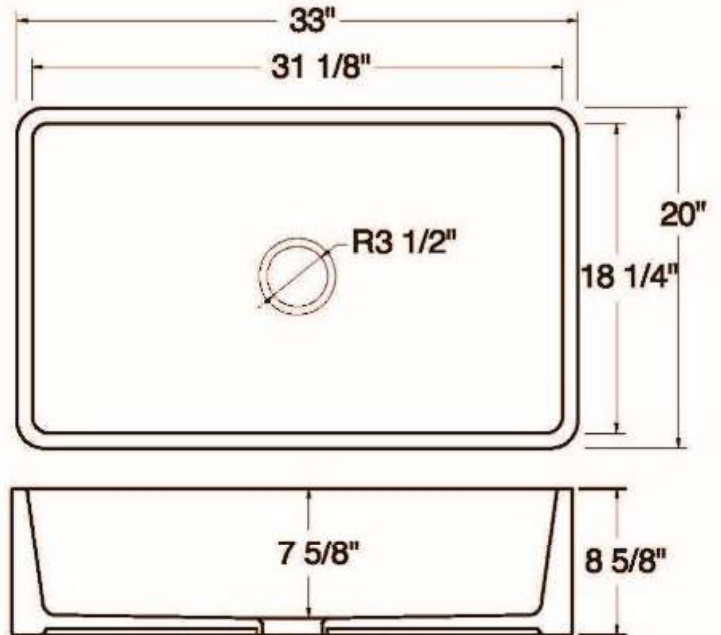

Noblesinks.com