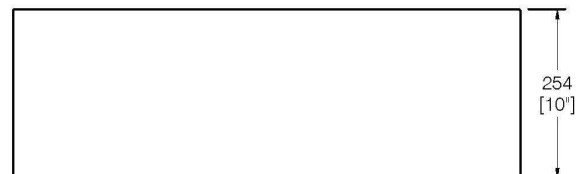

▶ FRONT APRON - Optional B

Contact

info@noblesinks.com

Noblesinks.com