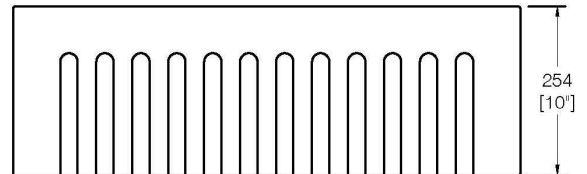

▶ FRONT APRON - Optional A