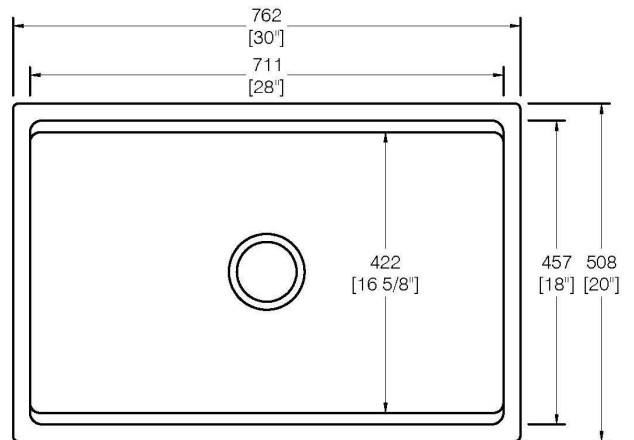

▶ FRONT APRON - Optional A