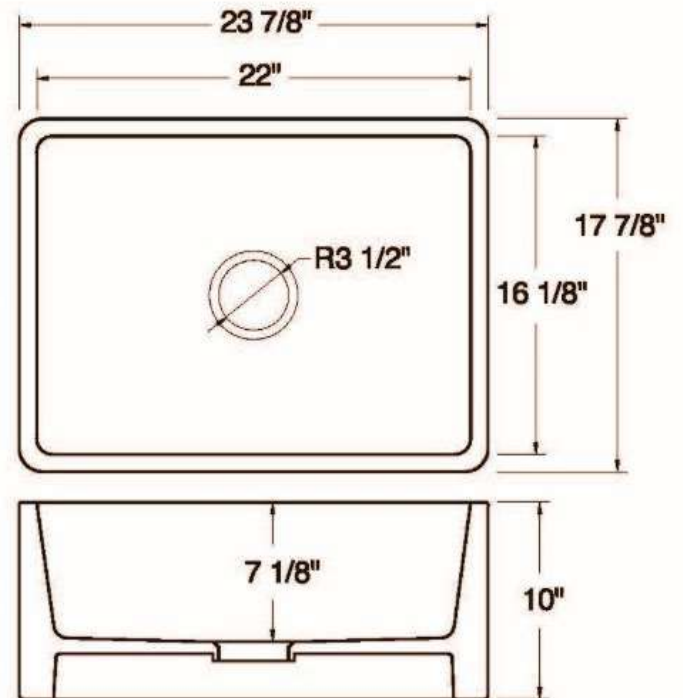

Noblesinks.com