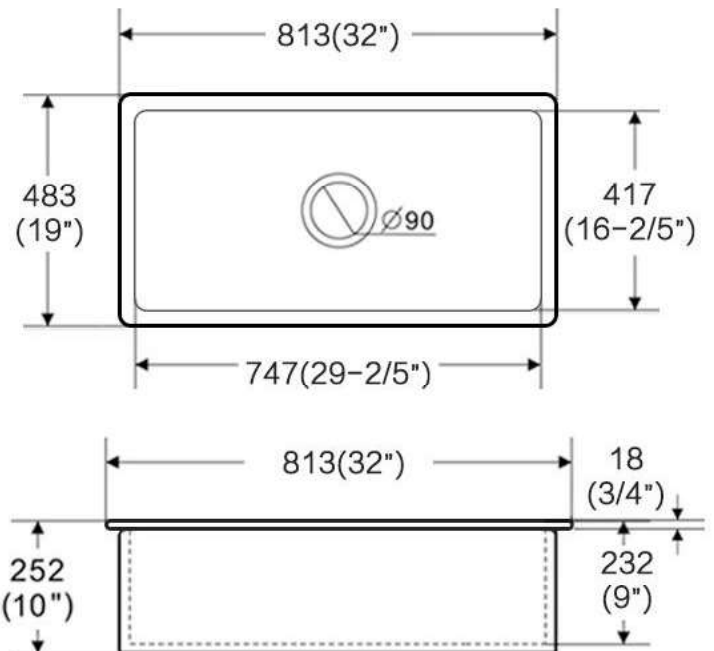

Noblesinks.com