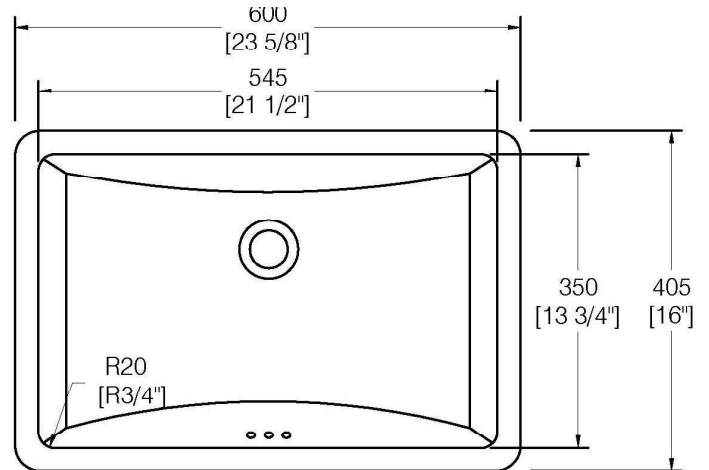

Model

**WL2114**

Size

23 5/8" x 16" x 8 3/8" OD  
21 1/2" x 13 3/4" x 6 3/8" ID

Material

Vitreous China

Finish

White

Additional

Dimensions of fixtures are nominal and may vary within the range of tolerances established by ANSI Standard A112.19.2. These measurements are subject to change or cancellation. No responsibility is assumed for use of superseded or voided pages.