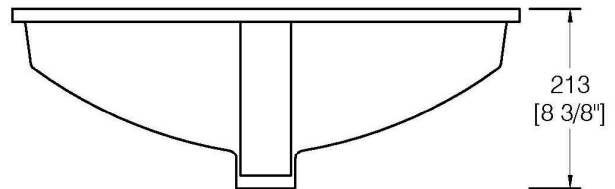

Model

**WL2114**

Size

23 5/8" x 16" x 8 3/8" OD  
21 1/2" x 13 3/4" x 6 3/8" ID

Material

Vitreous China

Finish

White

Additional

Dimensions of fixtures are nominal and may vary within the range of tolerances established by ANSI Standard A112.19.2. These measurements are subject to change or cancellation. No responsibility is assumed for use of superseded or voided pages.