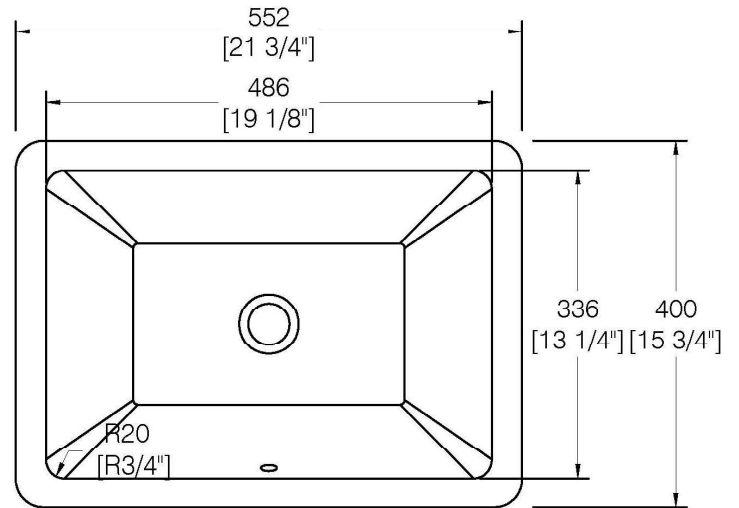

Model

W1913V

Size

21 3/4" x 15 3/4" x 6 7/8" OD
19 1/8" x 13 1/4" x 4 7/8" ID

Material

Vitreous China

Finish

White

Additional

Dimensions of fixtures are nominal and may vary within the range of tolerances established by ANSI Standard A112.19.2. These measurements are subject to change or cancellation. No responsibility is assumed for use of superseded or voided pages.