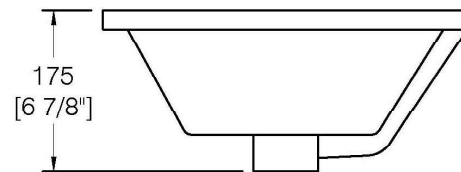

Model

W1913V

Size

21 3/4" x 15 3/4" x 6 7/8" OD
19 1/8" x 13 1/4" x 4 7/8" ID

Material

Vitreous China

Finish

White

Additional

Dimensions of fixtures are nominal and may vary within the range of tolerances established by ANSI Standard A112.19.2. These measurements are subject to change or cancellation. No responsibility is assumed for use of superseded or voided pages.