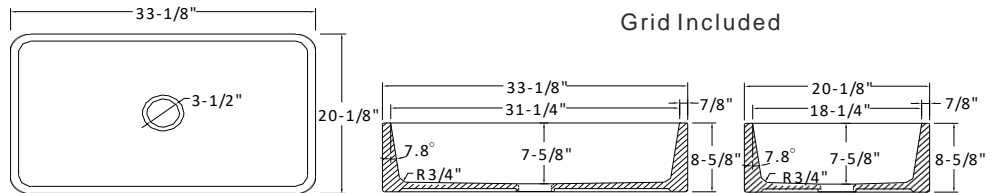

Grid Included

A Surface

WL3320

Fire Clay Kitchen Sink
 Size: 33-1/8" x 20-1/8" x 8-5/8"
 Single bowl with no faucet holes
 Undermount Apron-front Installation

Grid Included

COLOR +

Colors are special order

Fireclay Apron Sinks