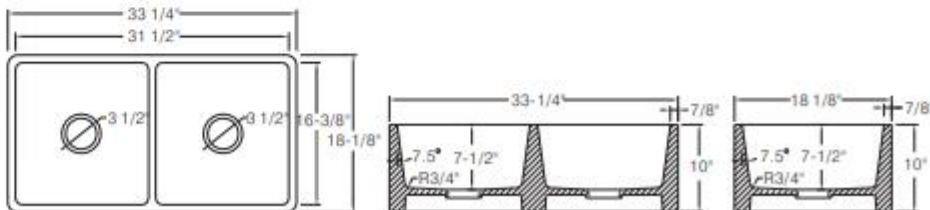

A/B Surface