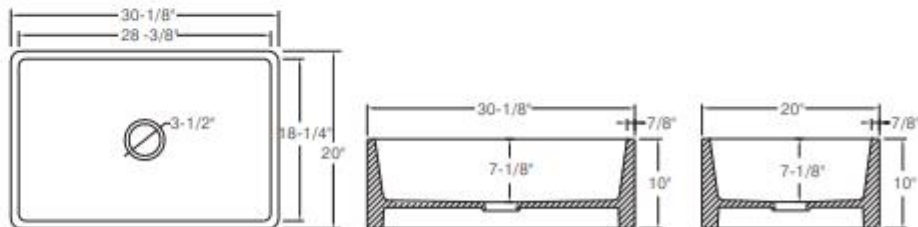

WL3020

Fire Clay Kitchen Sink
Size:30-1/8"x20"x10"
Single bowl with no faucet holes
Undermount Apron-front Installation

A/B Surface

COLOR +

Colors are special order

Fireclay Apron Sinks

** Accessory Kit Available **

Noblesinks.com