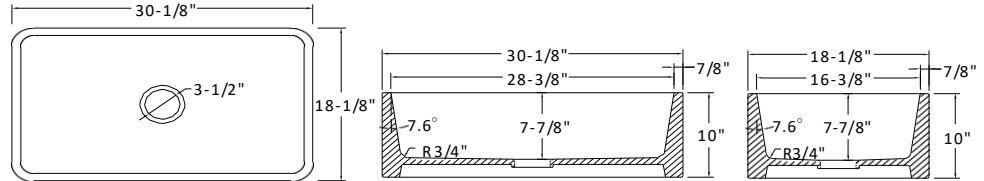

29 1/2" x 16 7/8" x 9 5/8" ID

NGC-2418-(BK,GR,or WH)

Single Bowl

23 5/8" x 17 3/4" x 9" OD

21 1/4" x 15 3/8 x 9" ID

NGC-6040-(BK,GR,or WH)

Double Bowl

30 1/8" x 20 1/2" x 9 5/8" OD

*** Accessory Kit Available ***

Noblesinks.com

Fireclay Apron Sinks

Noblesinks.com

A/B Surface

WL3018

Fire Clay Kitchen Sink
 Size: 30-1/8" x 18-1/8" x 10"
 Single bowl with no faucet holes
 Undermount Apron-front Installation

Grid Included

A Surface

WL3320

Fire Clay Kitchen Sink
 Size: 33-1/8" x 20-1/8" x 8-5/8"
 Single bowl with no faucet holes
 Undermount Apron-front Installation

Grid Included

COLOR +

Colors are special order

Fireclay Apron Sinks