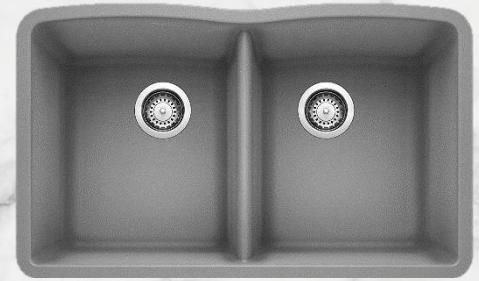

Double Bowl
32-1/8" x 19-1/8" x 10" OD
14.5" x 17" x 10" x 2 ID

R0 Pro Station / Ledge Sink
NPSRO-18-3219
Acc Kit & Grids included

Single Bowl
32-1/8" x 19-1/8" x 10" OD
30" x 17" x 10" ID

Ro-Zero Radius Pro Station / Ledge Sinks

28 3/4" x 15 3/8" x 9" ID

NGC-5050FB-(BK,GR,or WH)

Double Bowl

30 3/4" x 17 3/4" x 9" OD

28 3/4" x 15 3/8" x 9" ID

NGC-5050CB-(BK,GR,or WH)

Double Bowl

31 7/8" x 19 1/4" x 9 5/8" OD

29 1/2" x 16 7/8" x 9 5/8" ID

NGC-2418-(BK,GR,or WH)

Single Bowl

23 5/8" x 17 3/4" x 9" OD

21 1/4" x 15 3/8 x 9" ID

NGC-6040-(BK,GR,or WH)

Double Bowl

30 1/8" x 20 1/2" x 9 5/8" OD

*** Accessory Kit Available ***

Noblesinks.com

Fireclay Apron Sinks

Noblesinks.com

A/B Surface

WL3018

Fire Clay Kitchen Sink
 Size: 30-1/8" x 18-1/8" x 10"
 Single bowl with no faucet holes
 Undermount Apron-front Installation