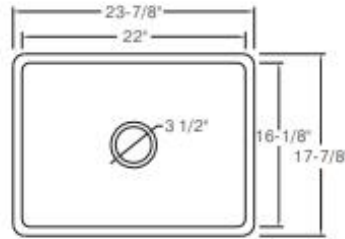

29 1/2" x 16 7/8" x 9 5/8" ID

NGC-2418-(BK,GR,or WH)

Single Bowl

23 5/8" x 17 3/4" x 9" OD

21 1/4" x 15 3/8 x 9" ID

NGC-6040-(BK,GR,or WH)

Double Bowl

30 1/8" x 20 1/2" x 9 5/8" OD

Grid Included

A Surface

WL3320

Fire Clay Kitchen Sink
 Size: 33-1/8" x 20-1/8" x 8-5/8"
 Single bowl with no faucet holes
 Undermount Apron-front Installation

Grid Included

COLOR +

Colors are special order

Fireclay Apron Sinks

*** Accessory Kit Available ***

Noblesinks.com

A/B Surface

WL2418

Fire Clay Kitchen Sink

Size: 23-7/8" x 17-7/8" x 10"

Single bowl with no faucet holes

Undermount Apron-front Installation

COLOR +

Colors are special order

Fireclay Apron Sinks

*** Accessory Kit Available ***

Noblesinks.com

WL3318D-50/50

Fire Clay Kitchen Sink
 Size: 33-1/4" x 18-1/8" x 10"
 Double bowl with no faucet holes
 Undermount Apron-front Installation