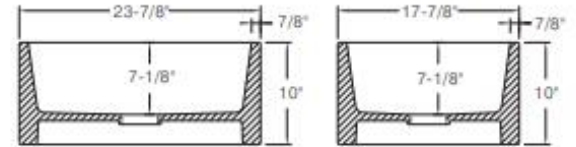

Grid Included

A Surface

WL3320

Fire Clay Kitchen Sink
 Size: 33-1/8" x 20-1/8" x 8-5/8"
 Single bowl with no faucet holes
 Undermount Apron-front Installation

Grid Included

COLOR +

Colors are special order

Fireclay Apron Sinks

*** Accessory Kit Available ***

Noblesinks.com

A/B Surface

WL2418

Fire Clay Kitchen Sink

Size: 23-7/8" x 17-7/8" x 10"

Single bowl with no faucet holes

Undermount Apron-front Installation